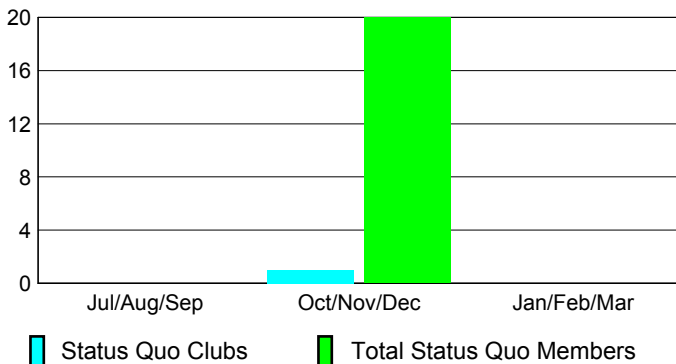

Club Results 2012-2013

Goal, New, Dropped, Gain/Loss

Comparison of Club Gain/Loss

Current Year Compared to the Previous Year

YTD Status Quo Clubs 2012-2013

Status Quo Clubs Compared to Status Quo Members

MEMBERSHIP

Membership Results 2012-2013

Membership 2011-2012

Month	Net Memb Goal	Actual New Memb	Actual Dropped Memb	Gain/Loss of Memb	Gain/Loss of Memb
Jul/Aug/Sep	0	132	-98	34	60
Oct/Nov/Dec	0	124	-80	44	-3
Jan/Feb/Mar	0	0	0	0	80
Totals	0	256	-178	78	137