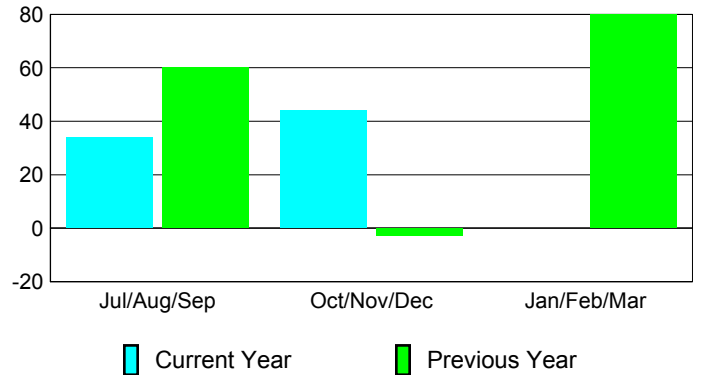

Membership Results 2012-2013

Membership 2011-2012

Month	Net Memb Goal	Actual New Memb	Actual Dropped Memb	Gain/Loss of Memb	Gain/Loss of Memb
Jul/Aug/Sep	0	132	-98	34	60
Oct/Nov/Dec	0	124	-80	44	-3
Jan/Feb/Mar	0	0	0	0	80
Totals	0	256	-178	78	137

Membership Results 2012-2013

Goal, New, Dropped, Gain/Loss

Comparison of Membership Gain/Loss

Current Year Compared to the Previous Year

Gender Comparison 2012-2013

Jul/Aug/Sep

Oct/Nov/Dec

Jan/Feb/Mar