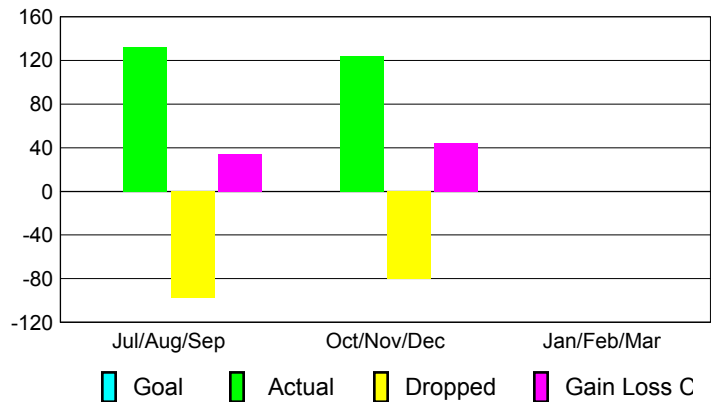

Membership Results 2012-2013

Goal, New, Dropped, Gain/Loss

Comparison of Membership Gain/Loss

Current Year Compared to the Previous Year