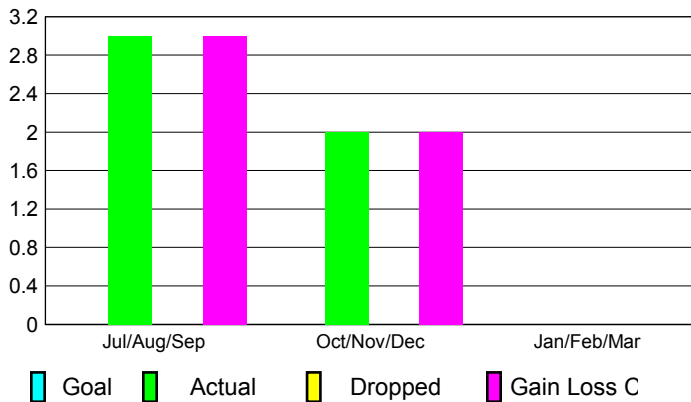

2012-2013 GMT Reports for District (or Undistricted) **District 325A2**

GMT: SANGEETA JATIA

Location: NEPAL

GMT CA: 6

CLUBS

Club Results 2012-2013

Clubs 2011-2012

Month	New Club Goal	Actual New Clubs	Actual Dropped Clubs	Gain/Loss of Clubs	Gain/Loss of Clubs
Jul/Aug/Sep	0	3	0	3	5
Oct/Nov/Dec	0	2	0	2	1
Jan/Feb/Mar	0	0	0	0	2
Totals	0	5	0	5	8

Club Results 2012-2013

Goal, New, Dropped, Gain/Loss

Comparison of Club Gain/Loss

Current Year Compared to the Previous Year

YTD Status Quo Clubs 2012-2013

Status Quo Clubs Compared to Status Quo Members

MEMBERSHIP