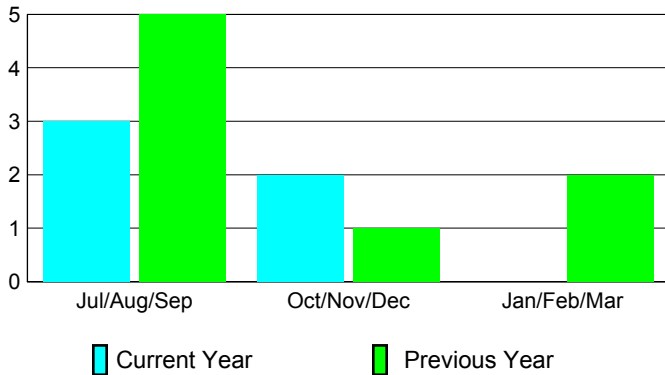

2012-2013 GMT Reports for District (or Undistricted) **District 325A2**

GMT: SANGEETA JATIA

Location: NEPAL

GMT CA: 6

CLUBS

Club Results 2012-2013

Clubs 2011-2012

Month	New Club Goal	Actual New Clubs	Actual Dropped Clubs	Gain/Loss of Clubs	Gain/Loss of Clubs
Jul/Aug/Sep	0	3	0	3	5
Oct/Nov/Dec	0	2	0	2	1
Jan/Feb/Mar	0	0	0	0	2
Totals	0	5	0	5	8

Club Results 2012-2013

Goal, New, Dropped, Gain/Loss

Comparison of Club Gain/Loss

Current Year Compared to the Previous Year

YTD Status Quo Clubs 2012-2013

Status Quo Clubs Compared to Status Quo Members

MEMBERSHIP